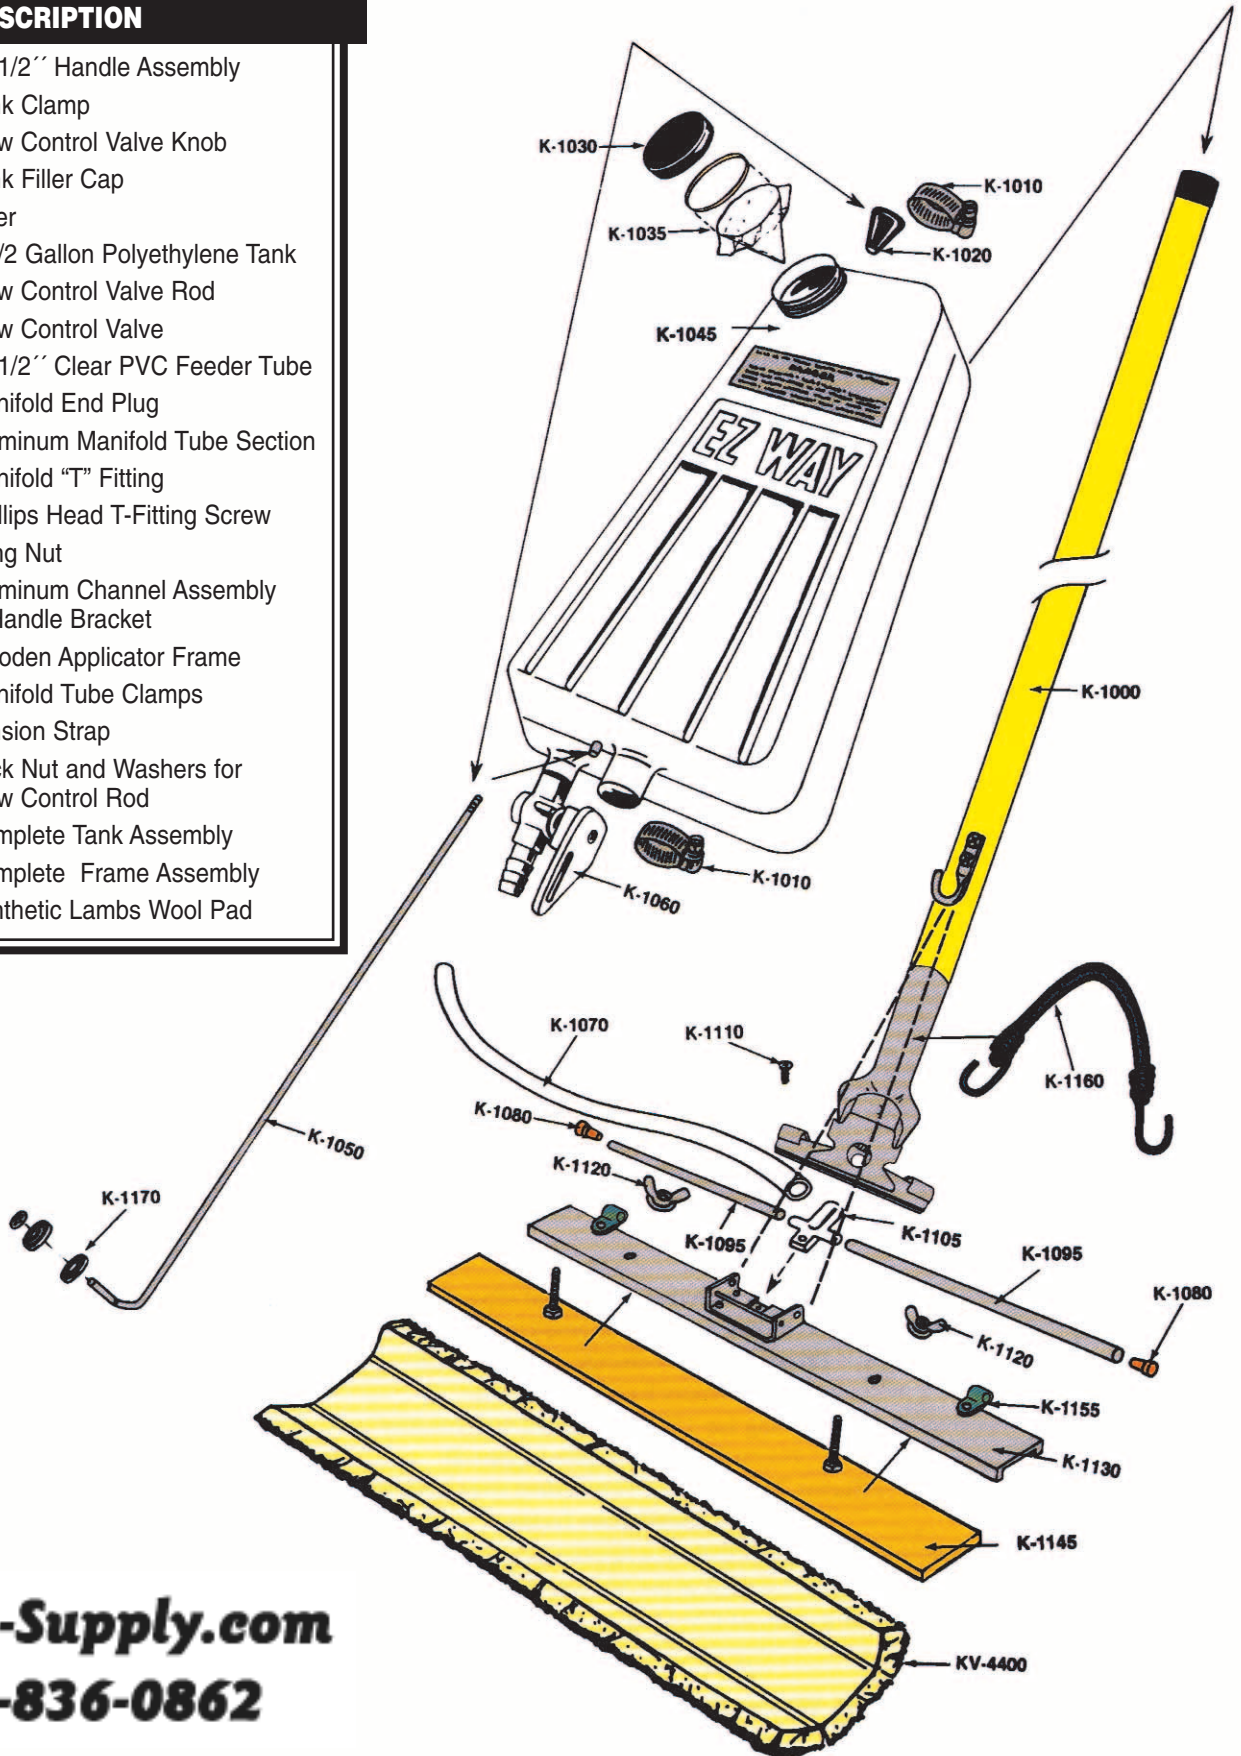

EZ WAY K-200

PART NO. DESCRIPTION

| | |
|---------|---|
| K-1000 | 63-1/2" Handle Assembly |
| K-1010 | Tank Clamp |
| K-1020 | Flow Control Valve Knob |
| K-1030 | Tank Filler Cap |
| K-1035 | Filter |
| K-1040 | 2-1/2 Gallon Polyethylene Tank |
| K-1050 | Flow Control Valve Rod |
| K-1060 | Flow Control Valve |
| K-1070 | 15-1/2" Clear PVC Feeder Tube |
| K-1080 | Manifold End Plug |
| K-1095 | Aluminum Manifold Tube Section |
| K-1105 | Manifold "T" Fitting |
| K-1110 | Phillips Head T-Fitting Screw |
| K-1120 | Wing Nut |
| K-1130 | Aluminum Channel Assembly w/Handle Bracket |
| K-1145 | Wooden Applicator Frame |
| K-1155 | Manifold Tube Clamps |
| K-1160 | Tension Strap |
| K-1170 | Lock Nut and Washers for Flow Control Rod |
| KV-130 | Complete Tank Assembly |
| KV-135 | Complete Frame Assembly |
| KV-4400 | Synthetic Lambs Wool Pad |