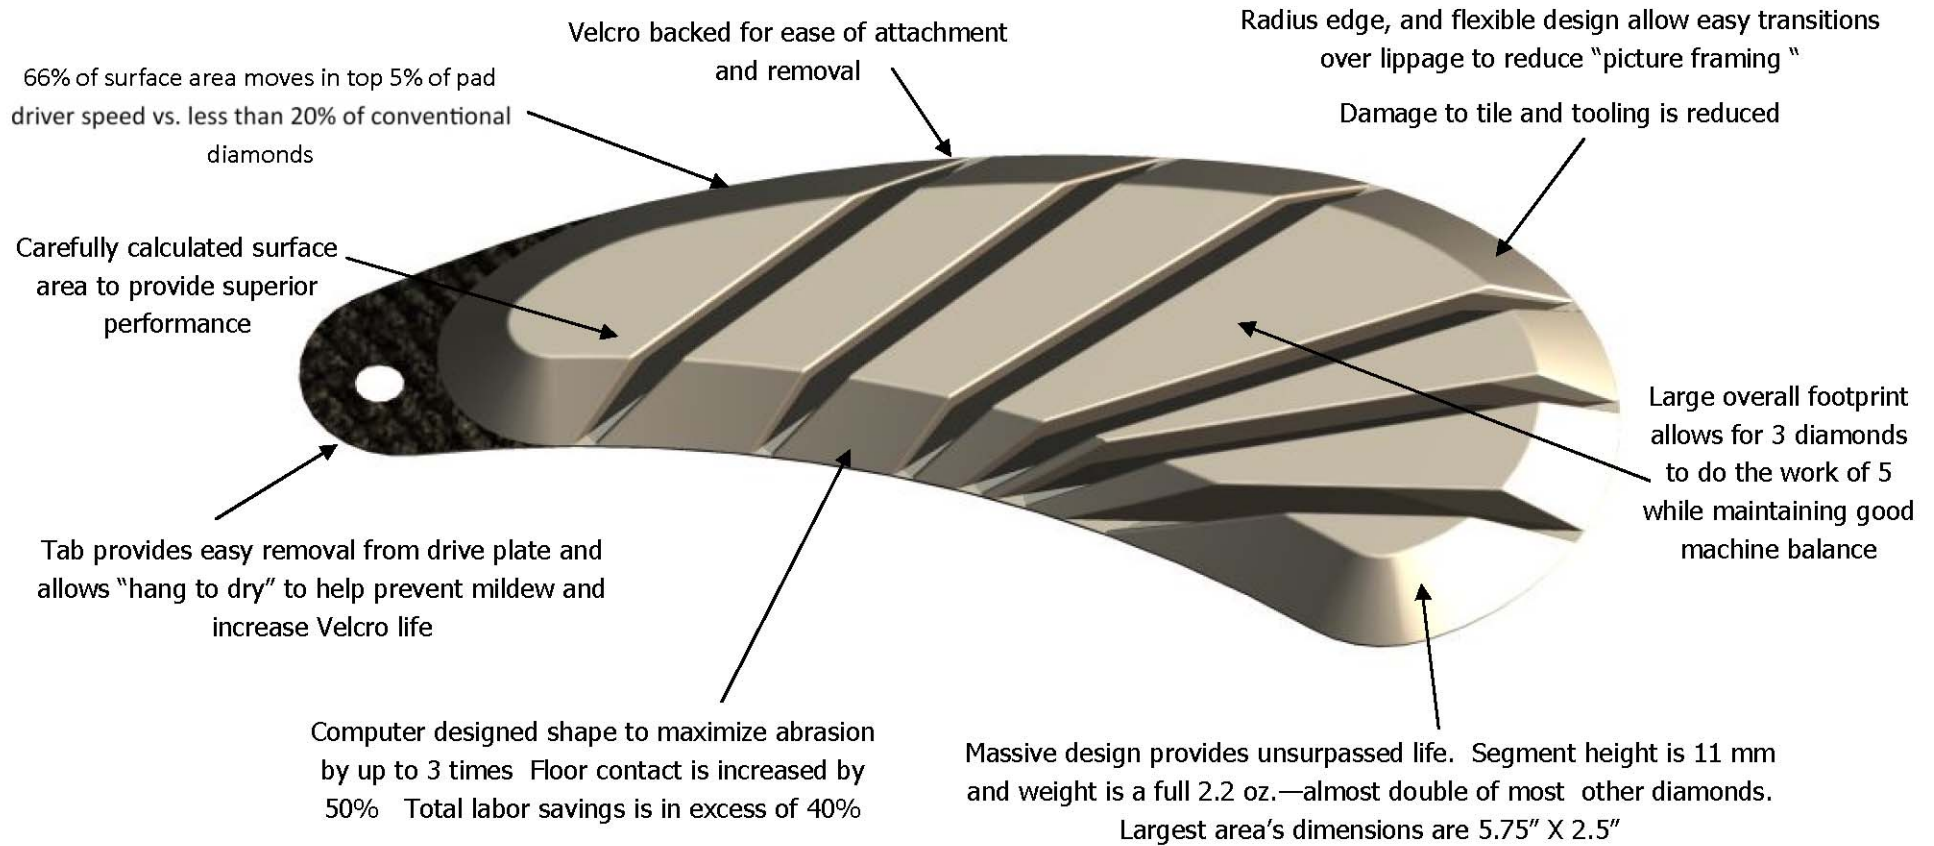

TECH SERIES MARBLE DIAMONDS

Available in grits from 50-3500 plus OCP - a special blend of abrasives that allows effective "one cut / polish" use on most marble, limestone, travertine, and cement-based terrazzo