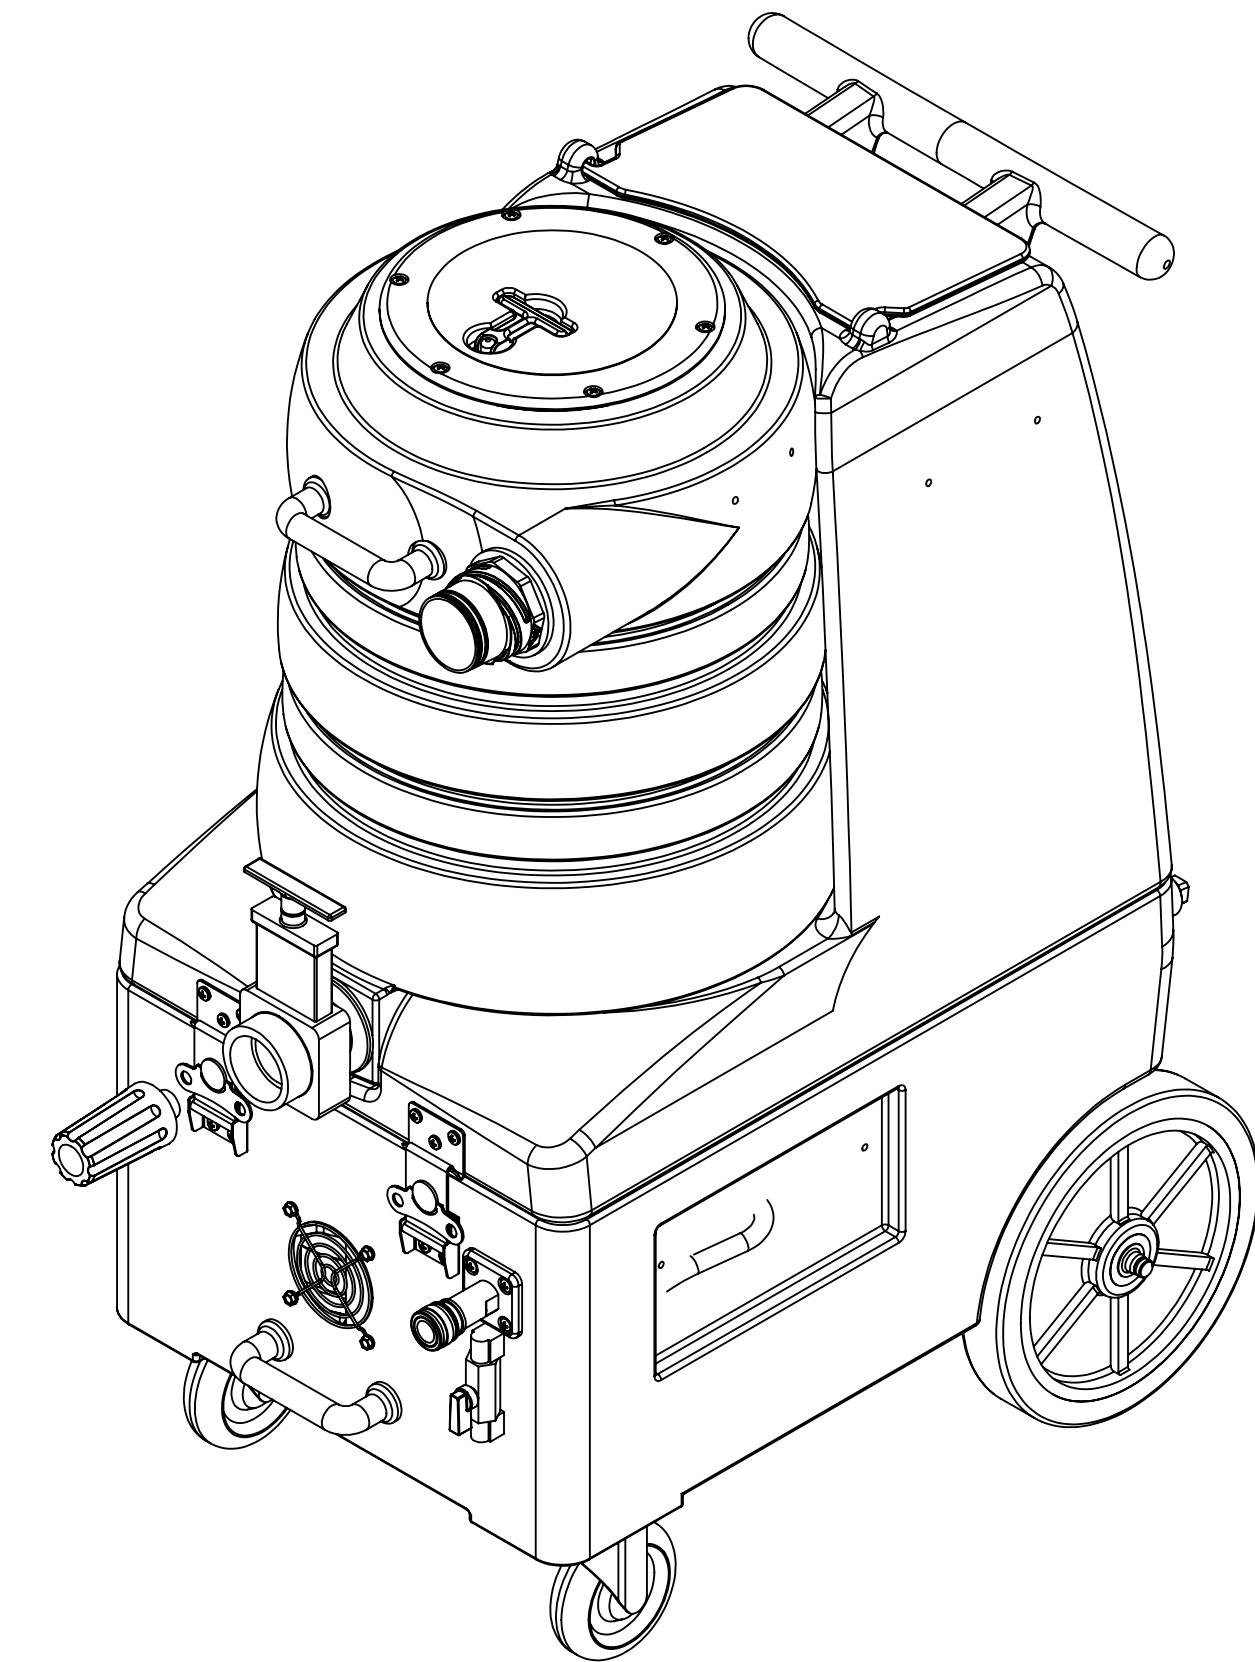

ITEMS NOT SHOWN:

PART NO.	DESCRIPTION	QTY.	MSRP
G010	filter, bag, vac tank	1	$9.99 ea
G085	gasket, strip, 3/4" x 36" x 1/8"	2	$4.99 ea
E564	controller, circuit light	1	$62.49 ea