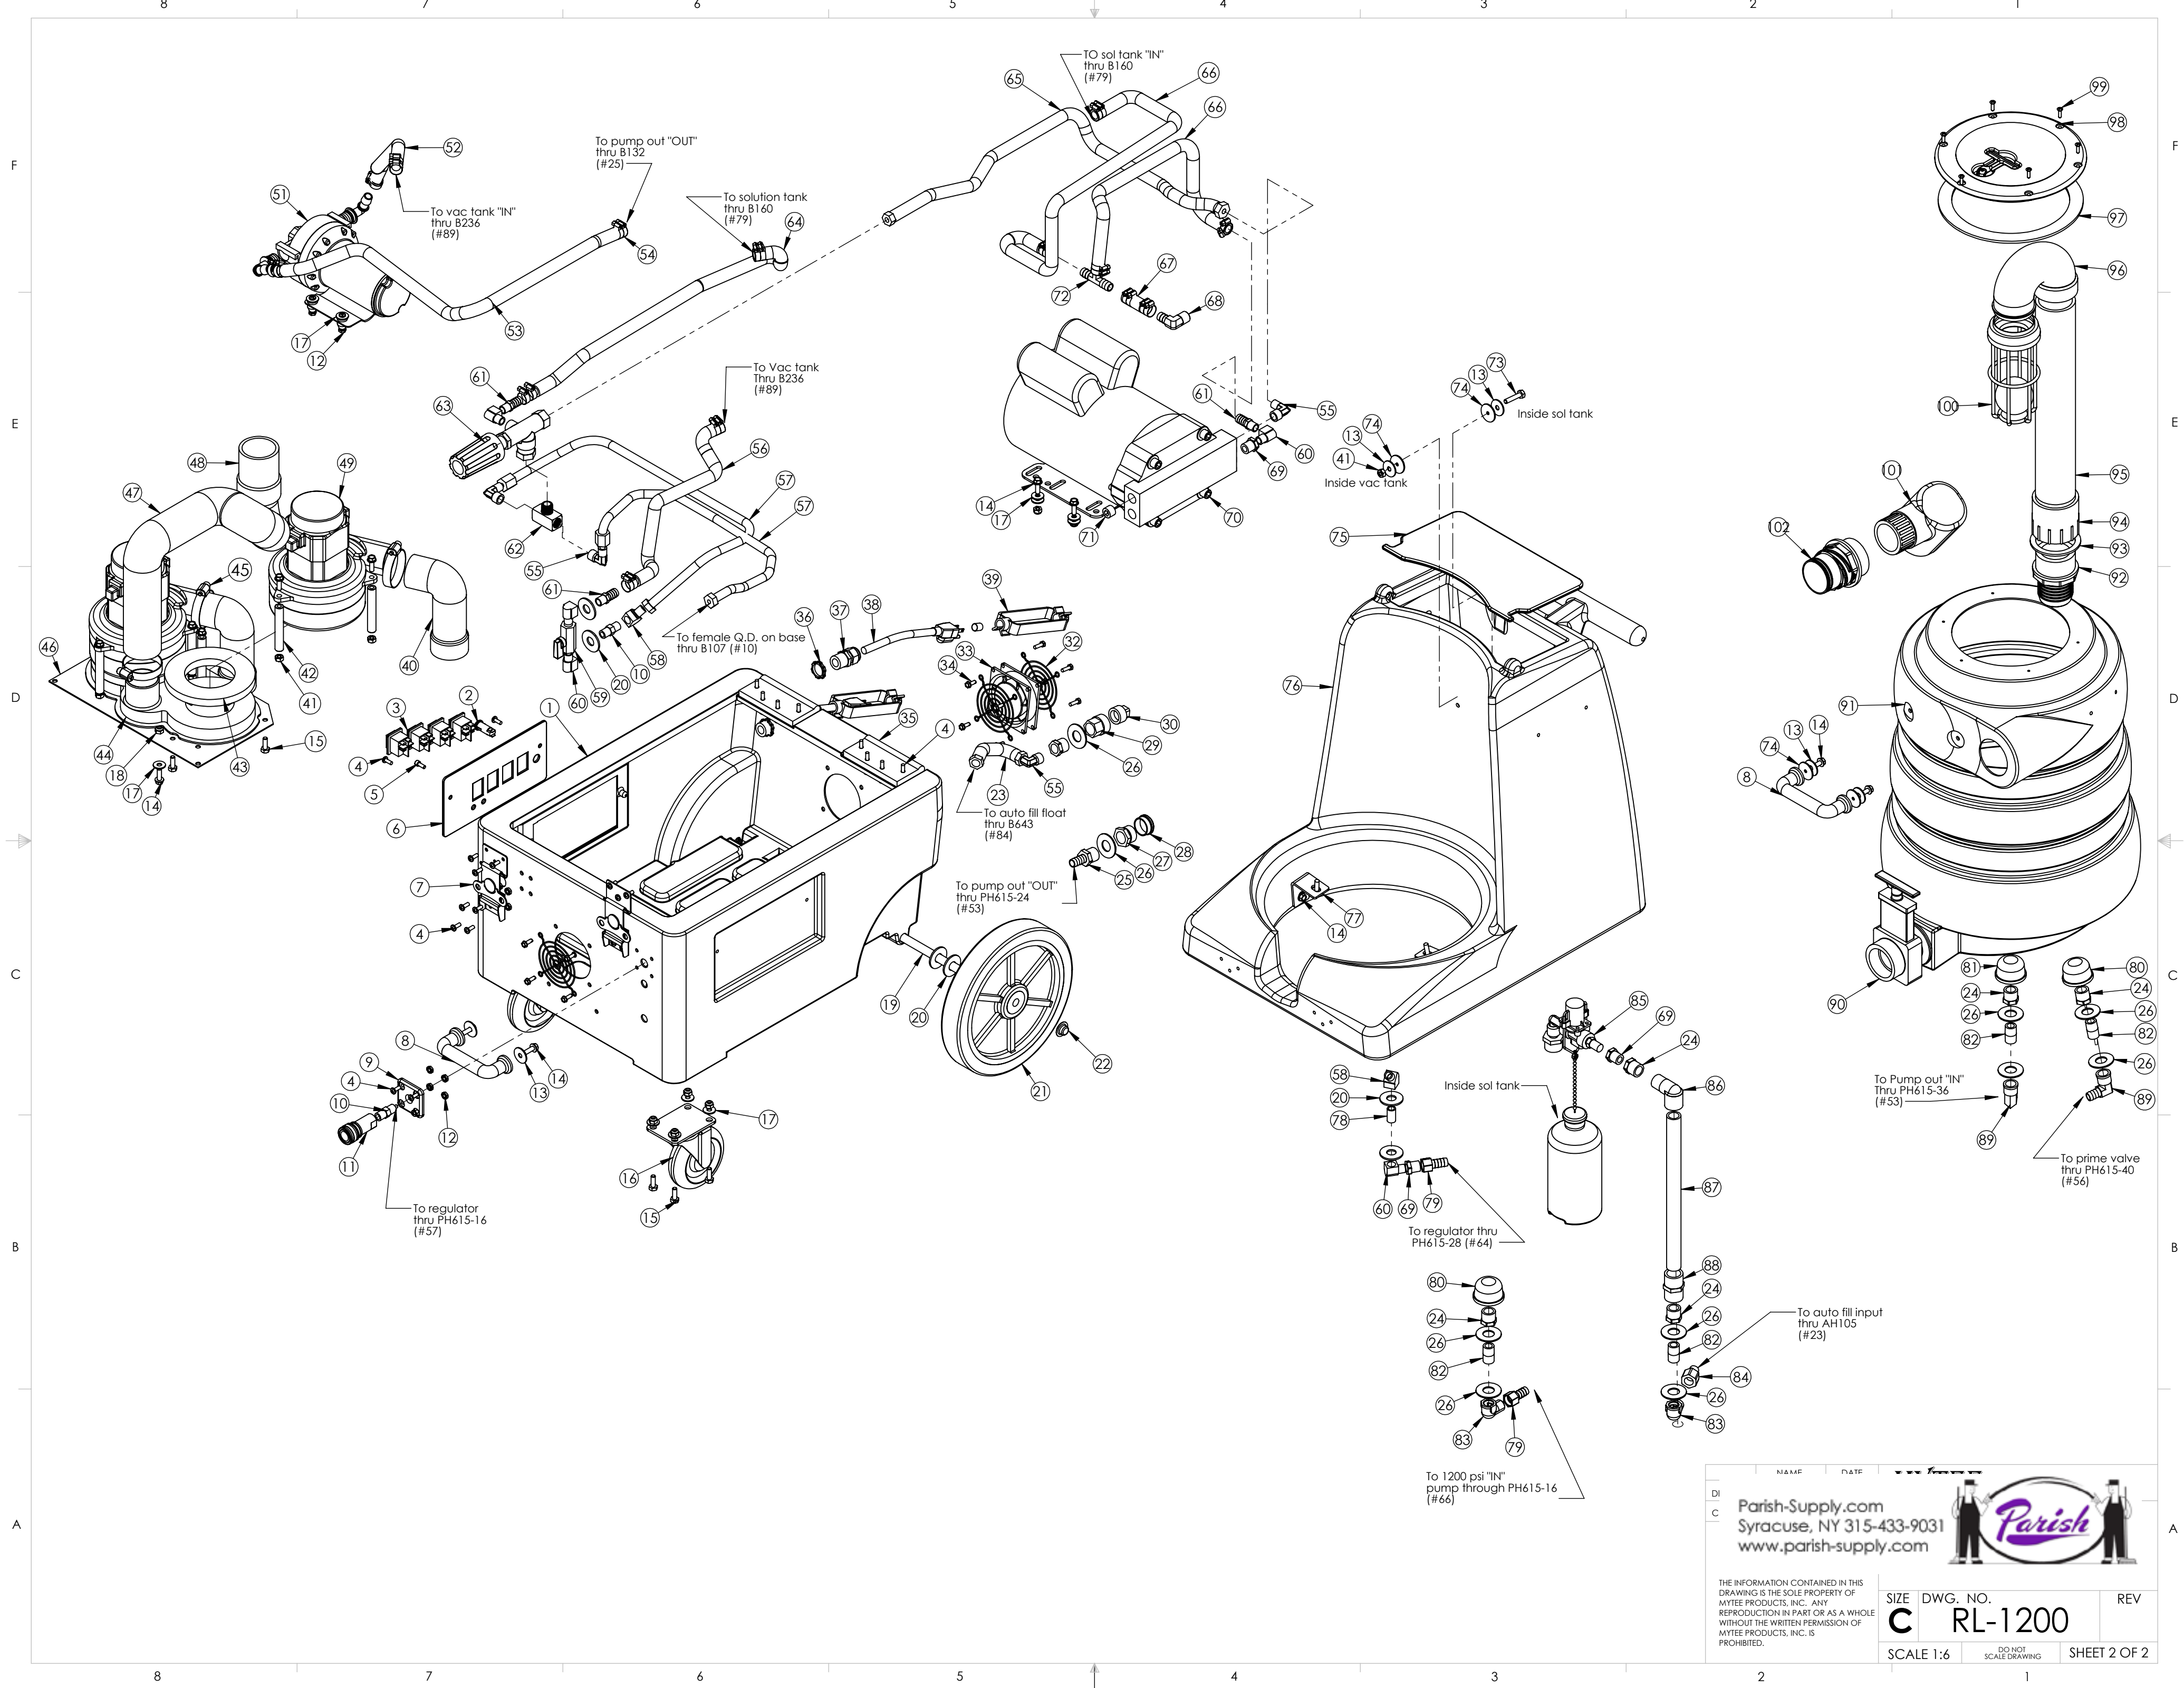

DI	NAME	DATE	www.ParishSupply.com
C	Parish-Supply.com Syracuse, NY 315-433-9031 www.parish-supply.com		
THE INFORMATION CONTAINED IN THIS DRAWING IS THE SOLE PROPERTY OF MYTEE PRODUCTS, INC. ANY REPRODUCTION IN PART OR AS A WHOLE WITHOUT THE WRITTEN PERMISSION OF MYTEE PRODUCTS, INC. IS PROHIBITED.		SIZE DWG. NO. C RL-1200	REV
SCALE 1:6		DO NOT SCALE DRAWING	SHEET 2 OF 2