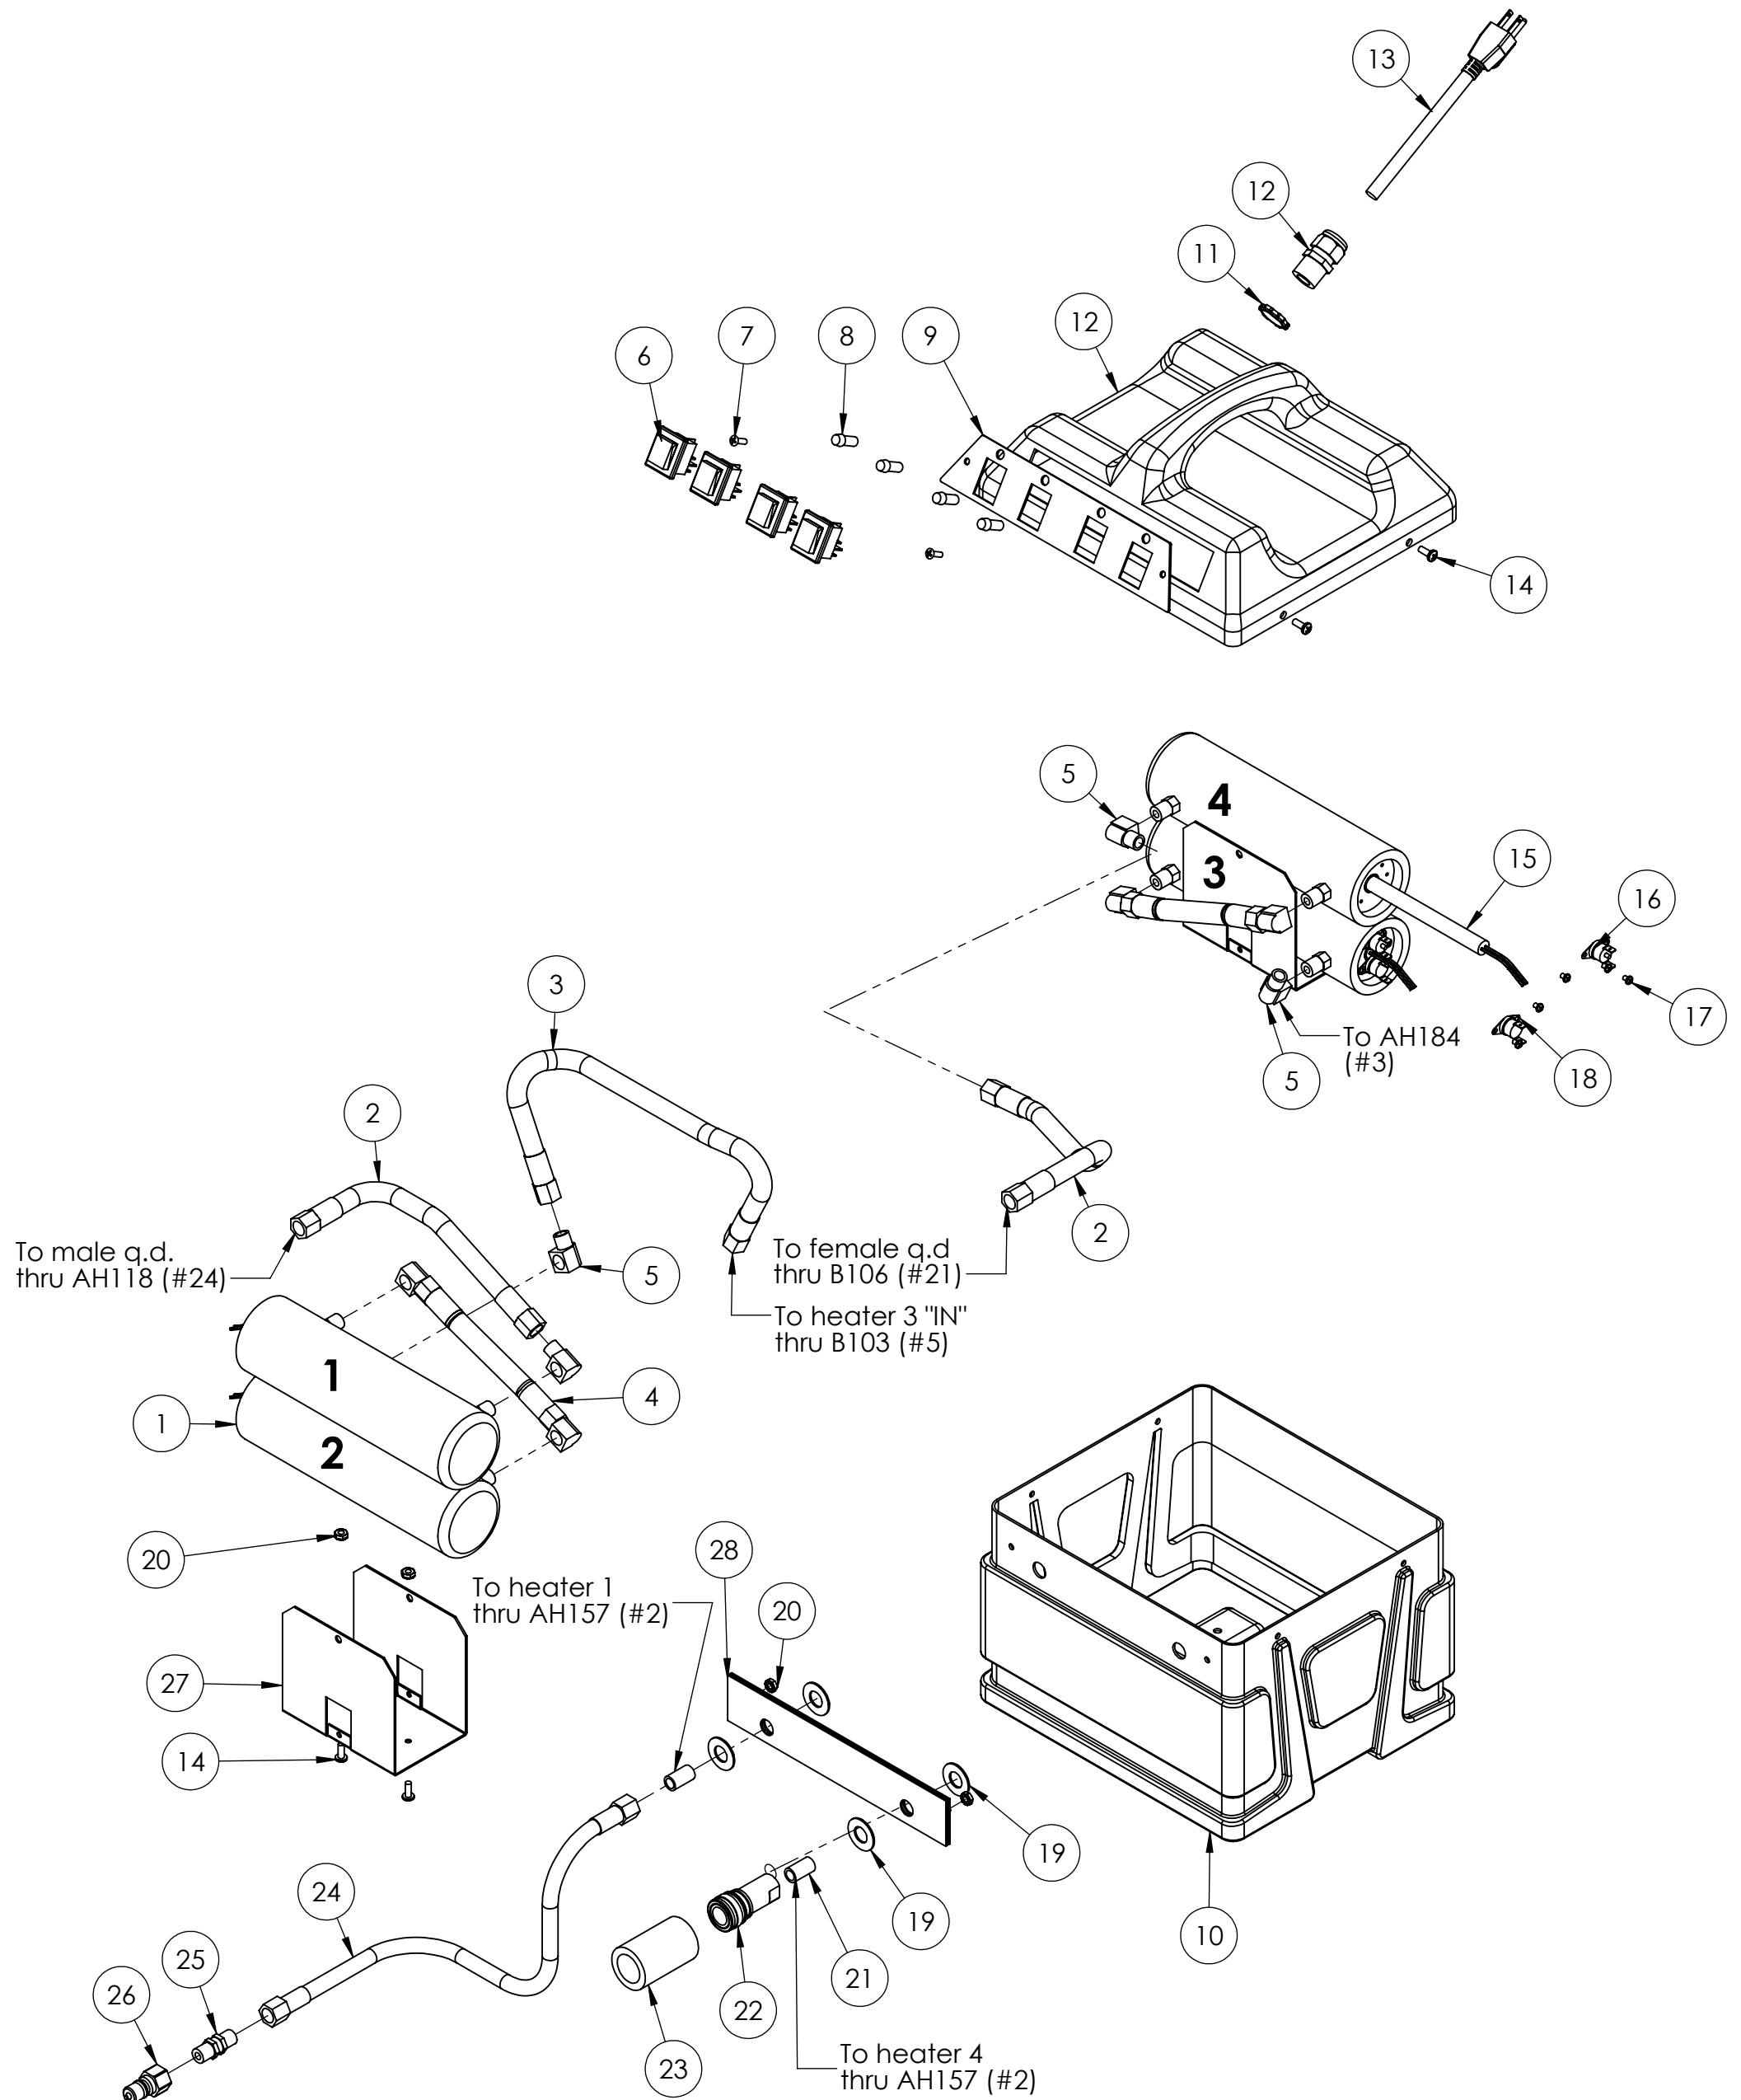

ITEM NO.	PART NO.	DESCRIPTION	QTY.	MSRP
1	H903A	heater, aluminum cast, single	4	\$78.99 ea
2	AH157	hose, 3/8" x 9" (OAL), f x f, surge, 1600psi	1	\$25.99 ea
3	AH184	hose, 3/8" x 14-1/2" (OAL), f surge	1	\$27.99 ea
4	AH156	hose, 3/8" x 6", (OAL), f x fsw, surge, 1600psi	2	\$23.99 ea
5	B103	elbow, brass, 90 deg, 1/4"mpt x 1/4" fpt	8	\$4.49 ea
6	E515	switch, rocker, 2 position	4	\$13.99 ea
7	H304	screw, #8 x 5/8 phil oval, s/s	2	\$0.99 ea
8	E511	light, red, 250v	4	\$5.99 ea
9	Comming soon	switchplate turbo	1	
10	P690	housing, mytee hot turbo, blkgran	1	\$89.99 ea
11	H221	nut, lock, 1/2" steel	1	\$1.99 ea
12	H220	fitting, strain relief, cord	1	\$3.19 ea
13	E531	power cord, end, 25', 12/3 black	1	\$52.99 ea
14	H230	screw, 10-32 x 1/2 phil pan	8	\$0.99 ea
15	E571	heating rod, 600W, 115V	4	\$49.99 ea
16	E574	Thermostat, 310°F ± 10°F, Manual, 1/4"	4	\$17.99 ea
17	H274	screw, 6 x 3/16, phil pan head, self tapping	20	\$0.99 ea
18	E573	Thermostat, 200°, Auto, 1/4"	4	\$16.49 ea
19	H212	washer, 9/16" id x 1" od, flat, s/s	4	\$0.99 ea
20	H273	nut, kep, #10-32 zinc	6	\$0.99 ea
21	B106	nipple, brass, 1/4" x close	2	\$3.49 ea
22	B102	qd, brass, 1/4" f	1	\$17.99 ea
23	G007	grip, foam, black, 2-3/8" length, OD 1-5/8", ID 1-1/8", QD	1	\$1.99 ea
24	AH118	sol hose, 1/4" x 39", (OAL), f x fsw, 3000psi	1	\$35.99 ea
25	B108	valve, brass, 1/4" check	1	\$13.99 ea
26	B101	qd, brass, 1/4" m	1	\$8.49 ea
27	H528	bracket, heater mounting, dual	2	\$29.99 ea
28	H955	bracket, qd mounting for Turbo	1	\$23.99 ea

SIZE	DWG. NO.	REV
C	240-120	
SCALE: 1:5	DO NOT SCALE DRAWING	SHEET 1 OF 1