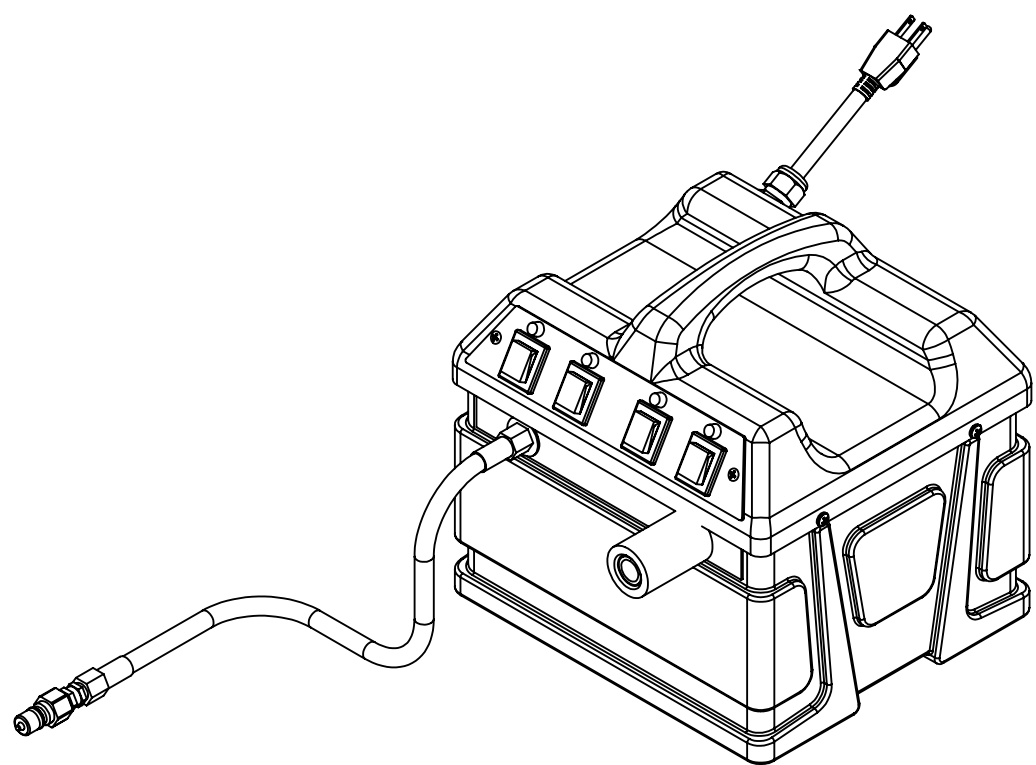

ITEM NO.	PART NO.	DESCRIPTION	QTY.	MSRP
1	H903A	heater, aluminum cast, single	4	\$78.99 ea
2	AH157	hose, 3/8" x 9" (OAL), f x f, surge, 1600psi	1	\$25.99 ea
3	AH184	hose, 3/8" x 14-1/2" (OAL), f surge	1	\$27.99 ea
4	AH156	hose, 3/8" x 6", (OAL), f x fsw, surge, 1600psi	2	\$23.99 ea
5	B103	elbow, brass, 90 deg, 1/4"mpt x 1/4" fpt	8	\$4.49 ea
6	E515	switch, rocker, 2 position	4	\$13.99 ea
7	H304	screw, #8 x 5/8 phil oval, s/s	2	\$0.99 ea
8	E511	light, red, 250v	4	\$5.99 ea
9	Comming soon	switchplate turbo	1	
10	P690	housing, mytee hot turbo, blkgran	1	\$89.99 ea
11	H221	nut, lock, 1/2" steel	1	\$1.99 ea
12	H220	fitting, strain relief, cord	1	\$3.19 ea
13	E531	power cord, end, 25', 12/3 black	1	\$52.99 ea
14	H230	screw, 10-32 x 1/2 phil pan	8	\$0.99 ea
15	E571	heating rod, 600W, 115V	4	\$49.99 ea
16	E574	Thermostat, 310°F ± 10°F, Manual, 1/4"	4	\$17.99 ea
17	H274	screw, 6 x 3/16, phil pan head, self tapping	20	\$0.99 ea
18	E573	Thermostat, 200°, Auto, 1/4"	4	\$16.49 ea
19	H212	washer, 9/16" id x 1" od, flat, s/s	4	\$0.99 ea
20	H273	nut, kep, #10-32 zinc	6	\$0.99 ea
21	B106	nipple, brass, 1/4" x close	2	\$3.49 ea
22	B102	qd, brass, 1/4" f	1	\$17.99 ea
23	G007	grip, foam, black, 2-3/8" length, OD 1-5/8", ID 1-1/8", QD	1	\$1.99 ea
24	AH118	sol hose, 1/4" x 39", (OAL), f x fsw, 3000psi	1	\$35.99 ea
25	B108	valve, brass, 1/4" check	1	\$13.99 ea
26	B101	qd, brass, 1/4" m	1	\$8.49 ea
27	H528	bracket, heater mounting, dual	2	\$29.99 ea
28	H955	bracket, qd mounting for Turbo	1	\$23.99 ea

SIZE	DWG. NO.	REV
C	240-120	
SCALE: 1:5	DO NOT SCALE DRAWING	SHEET 1 OF 1