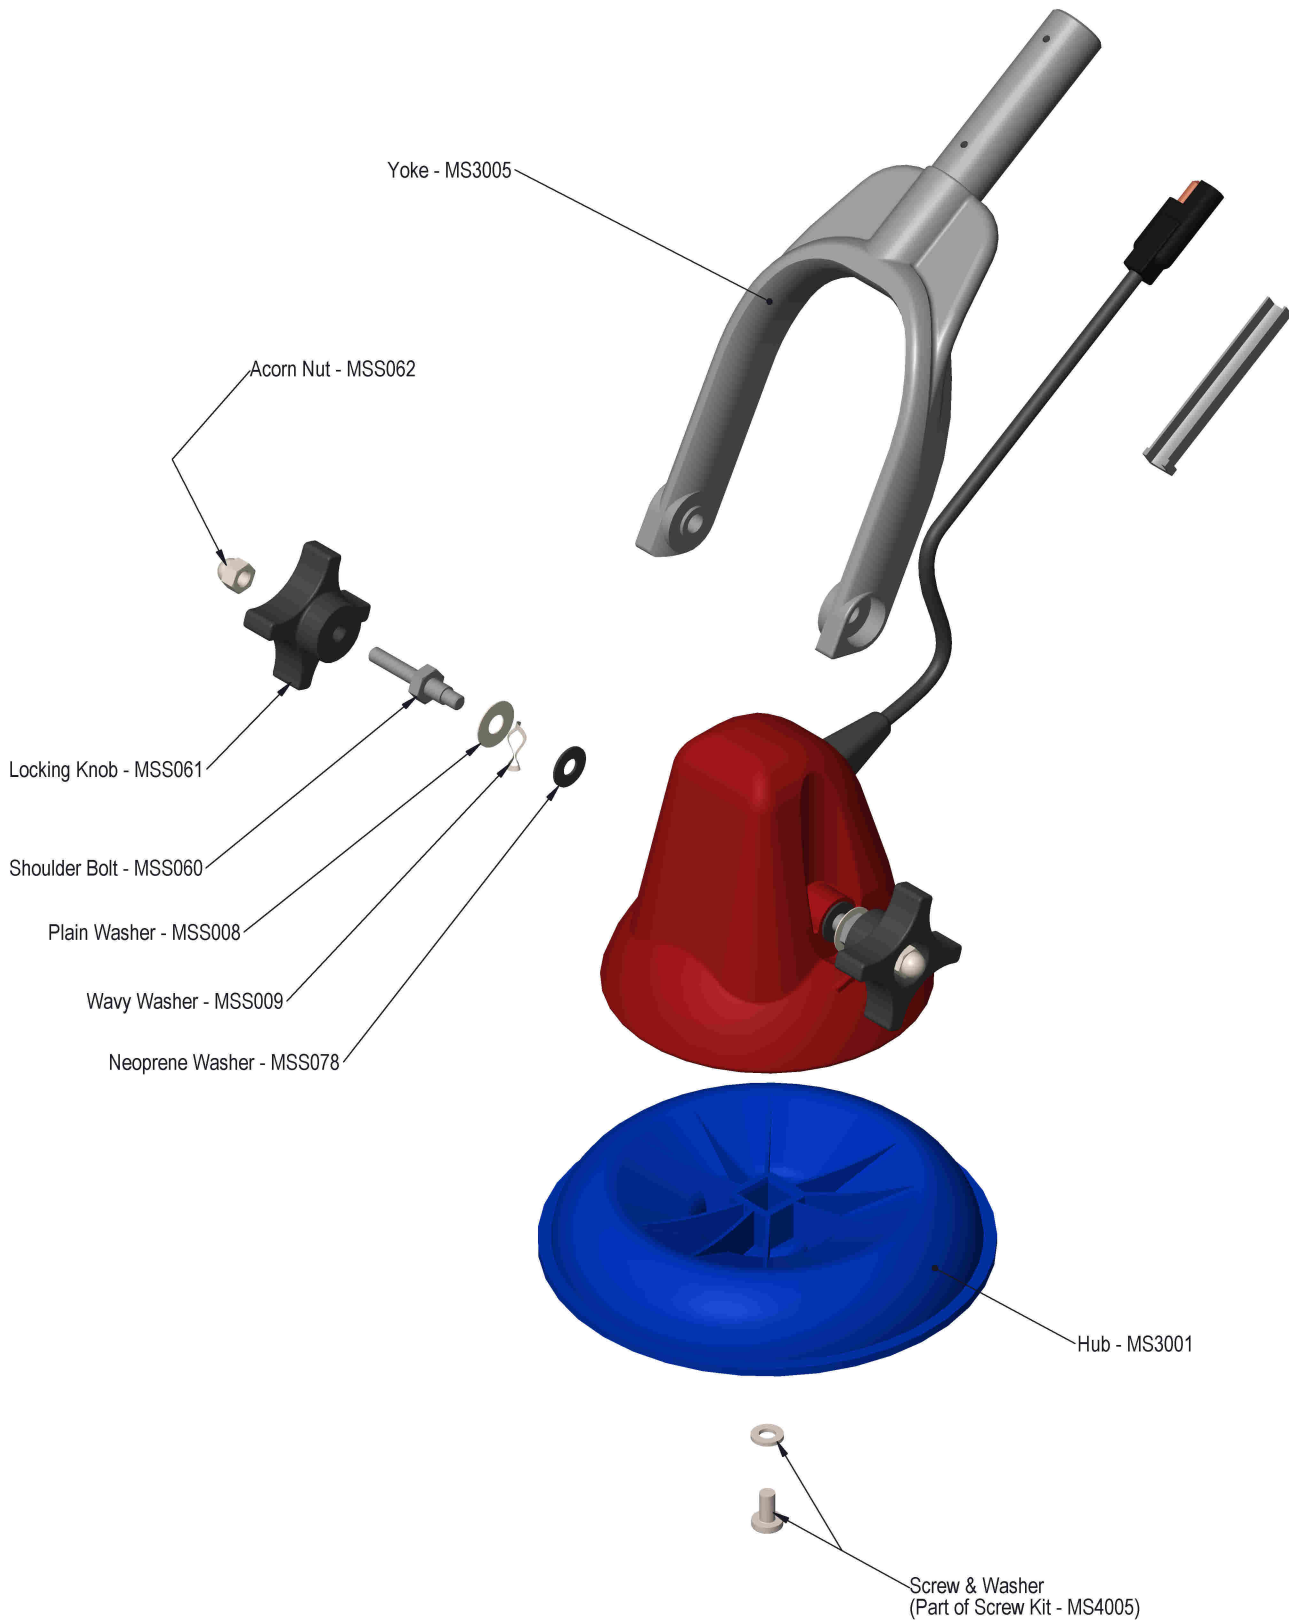

Motor Scrubber™

DRAWN BY	R. Morris	APPROVED	TK	DATE	Jun 2013
SCALE:		UNITS:	mm	TOL:	
TITLE: Scrubber Head Assembly