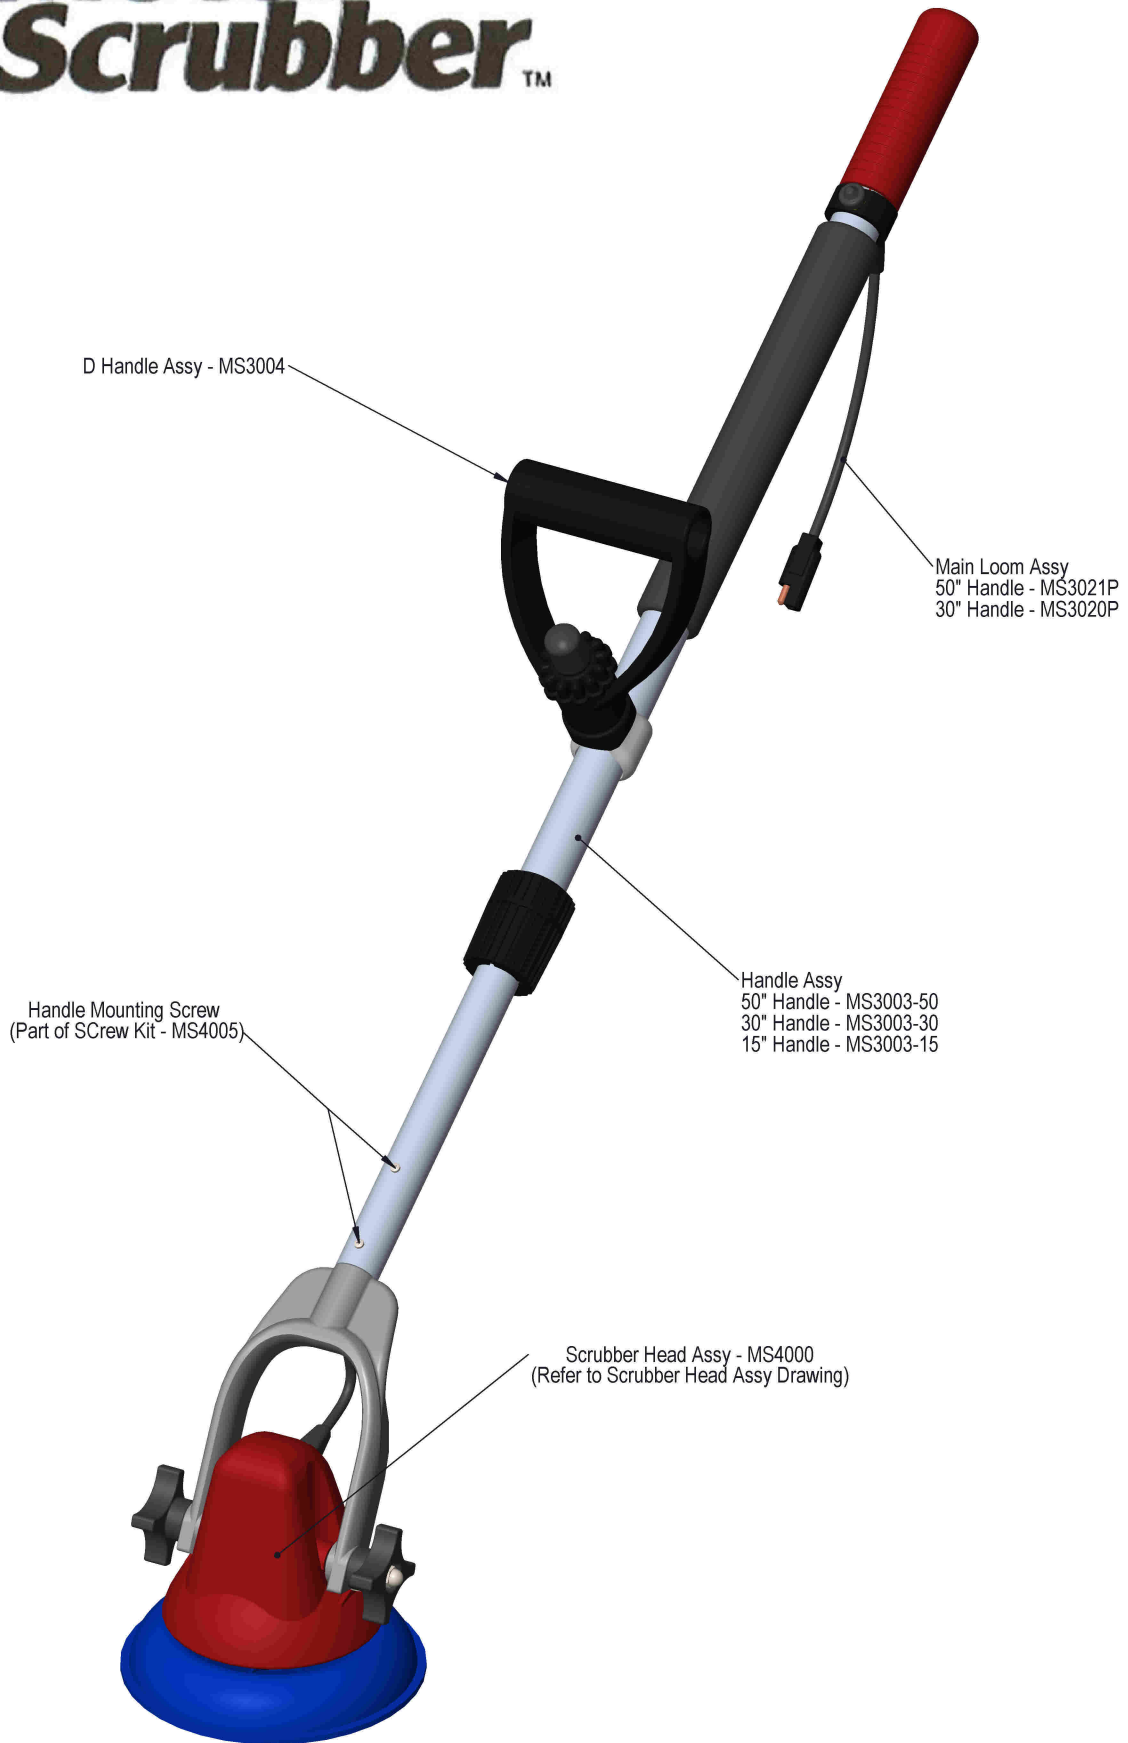

Motor Scrubber™

Parish-Supply.com
Syracuse, NY 315-433-9031
www.parish-supply.com

D Handle Assy - MS3004

Main Loom Assy
50" Handle - MS3021P
30" Handle - MS3020P

Handle Mounting Screw
(Part of SCrew Kit - MS4005)

Handle Assy
50" Handle - MS3003-50
30" Handle - MS3003-30
15" Handle - MS3003-15

Scrubber Head Assy - MS4000
(Refer to Scrubber Head Assy Drawing)

DRAWN BY	R. Morris	APPROVED	TK	DATE	Jun 2013
SCALE:		UNITS:	mm	TOL:	
TITLE: Motor Scrubber Assembly