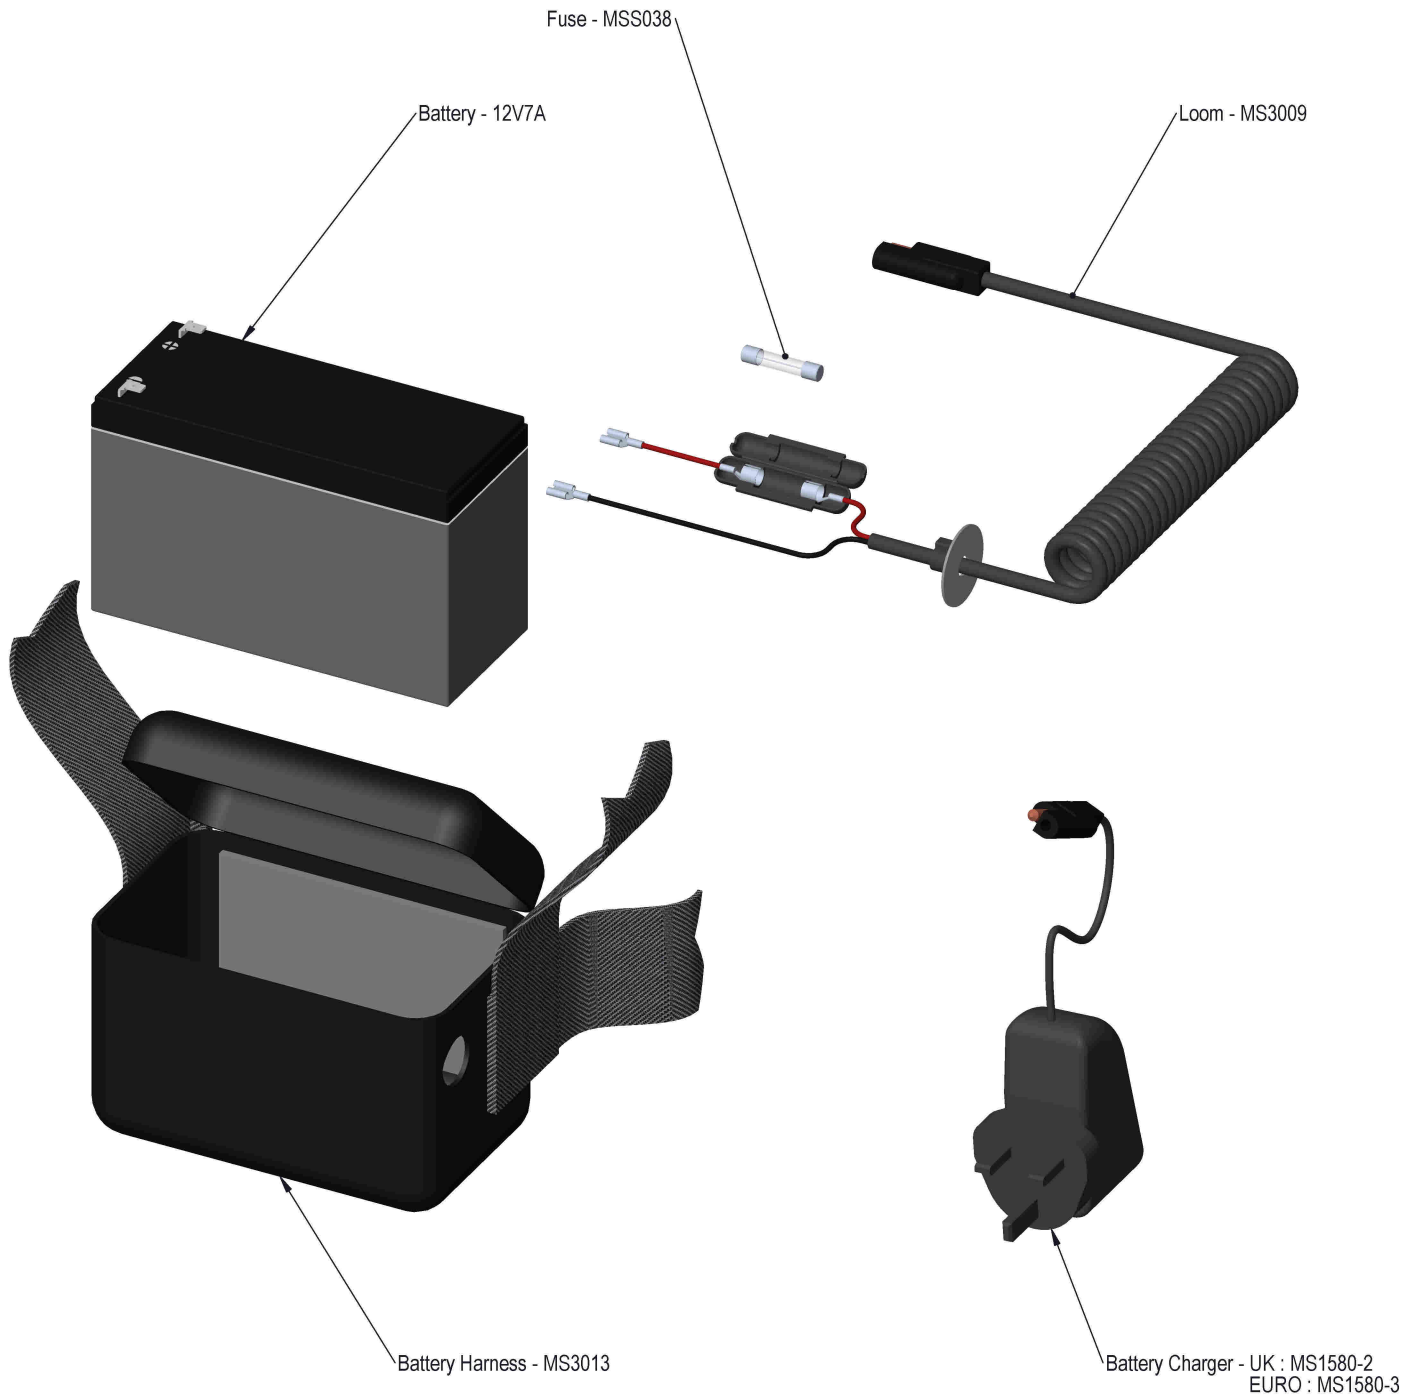

Motor Scrubber™

DRAWN BY	R. Morris	APPROVED	TK	DATE	Jun 2013
SCALE:		UNITS:	mm	TOL:	
TITLE: Power Assembly