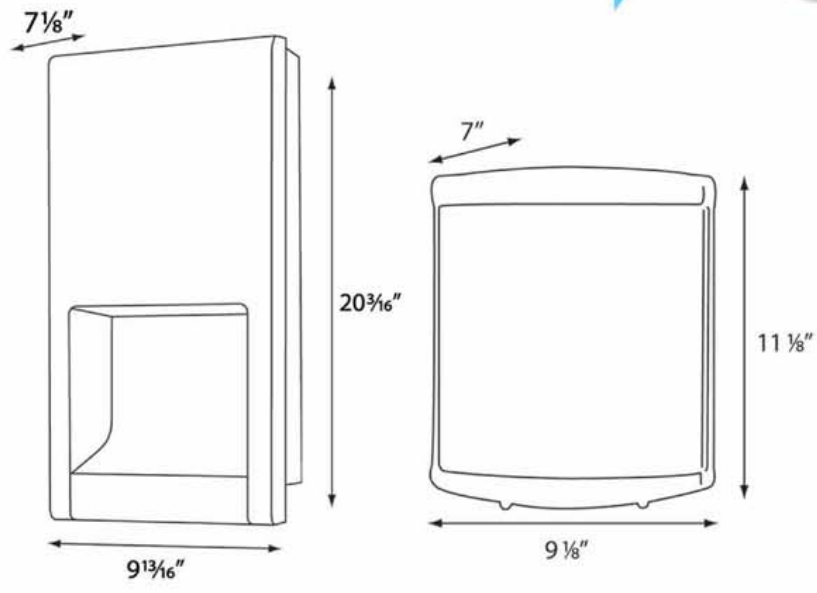

**WE NOW OFFER CUSTOM DESIGNED BluStorm® COVERS! CALL FOR DETAILS!**

**Technical Specifications:**

- Dry Time: 10-15 seconds
- Decibel Level: 77+/-3 dB
- Drip Proof: IPX1
- Motor Type: 15/16HP, 700W brush type, dual ball bearings, 105C thermostat
- RPM: 15000-18000
- Motor Thermal Protection: Thermostat turns unit off at 221F(105C)
- Heater Thermal Protection: Thermostat turns unit off at 185F (85C)
- Heater Assembly: Thermal cutoff at 288F(142C)
- Air Output Temp: 113F(45C)
- Air Speed: 169-225 MPH, Adjustable
- Isolation Class: Class 1
- Power Cutoff: 60 sec.

Model	Colors Available	Case Pack	Case Weight	Operating Voltage	Watts	Amps	Key Type
HD950 SS	SS	1	15 lb.	110/120 V	1600 W	12.5	6
HD951 SS	SS	1	15 lb.	220/240 V	1600 W	8.5	6
HD955 SS	SS	1	25 lb.	110/120 V	1600 W	12.5	6